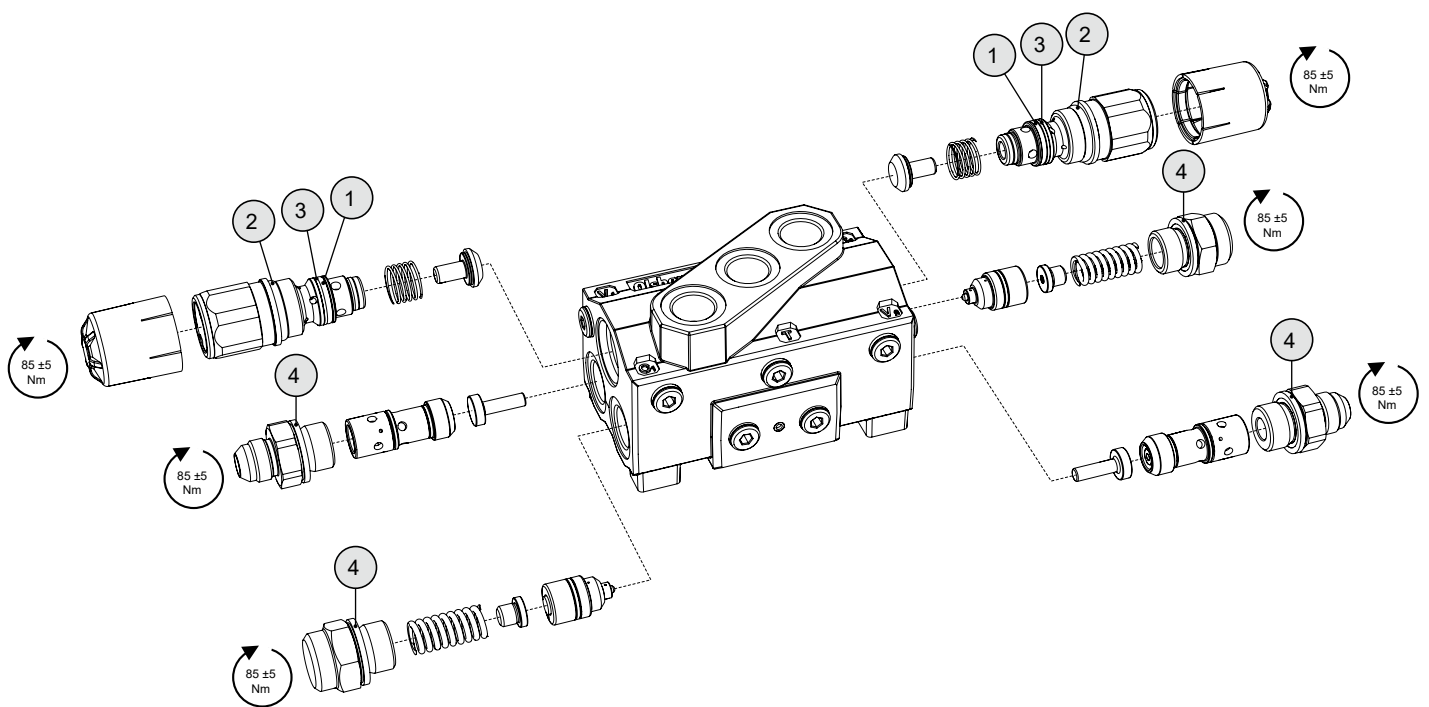

# Sealing package DLC

**Fits:** All DLC slewing valves

**Consumption:** 1 kit per valve

## Contains

- 
2 x O-ring Ø 17,3
- 
2 x O-ring Ø 23,47
- 
2 x Back-up ring Ø 18
- 
4 x Sealing washer tredo G 1/2"